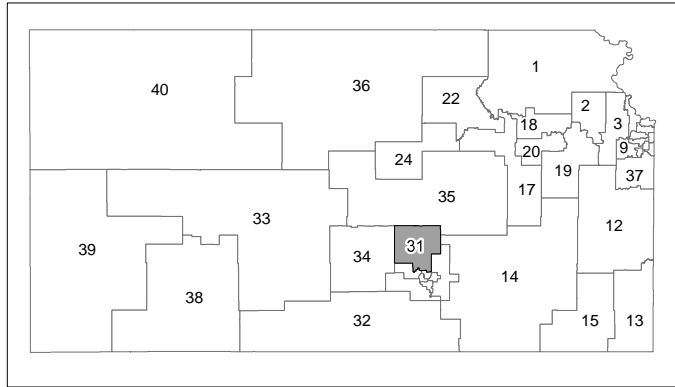

Senate District 31

Harvey County

Sedgwick County: Cities: Bel Aire(part), Bentley, Kechi(part), Maize(part), Mount Hope, Park City, Sedgwick, Valley Center and Wichita(part);

Townships: Eagle, Grant, Greeley, Kechi(part), Park(part) and Valley Center

Legend

- District
- - - City & District Boundary
- County
- City Limits
- == Highways
- Streets