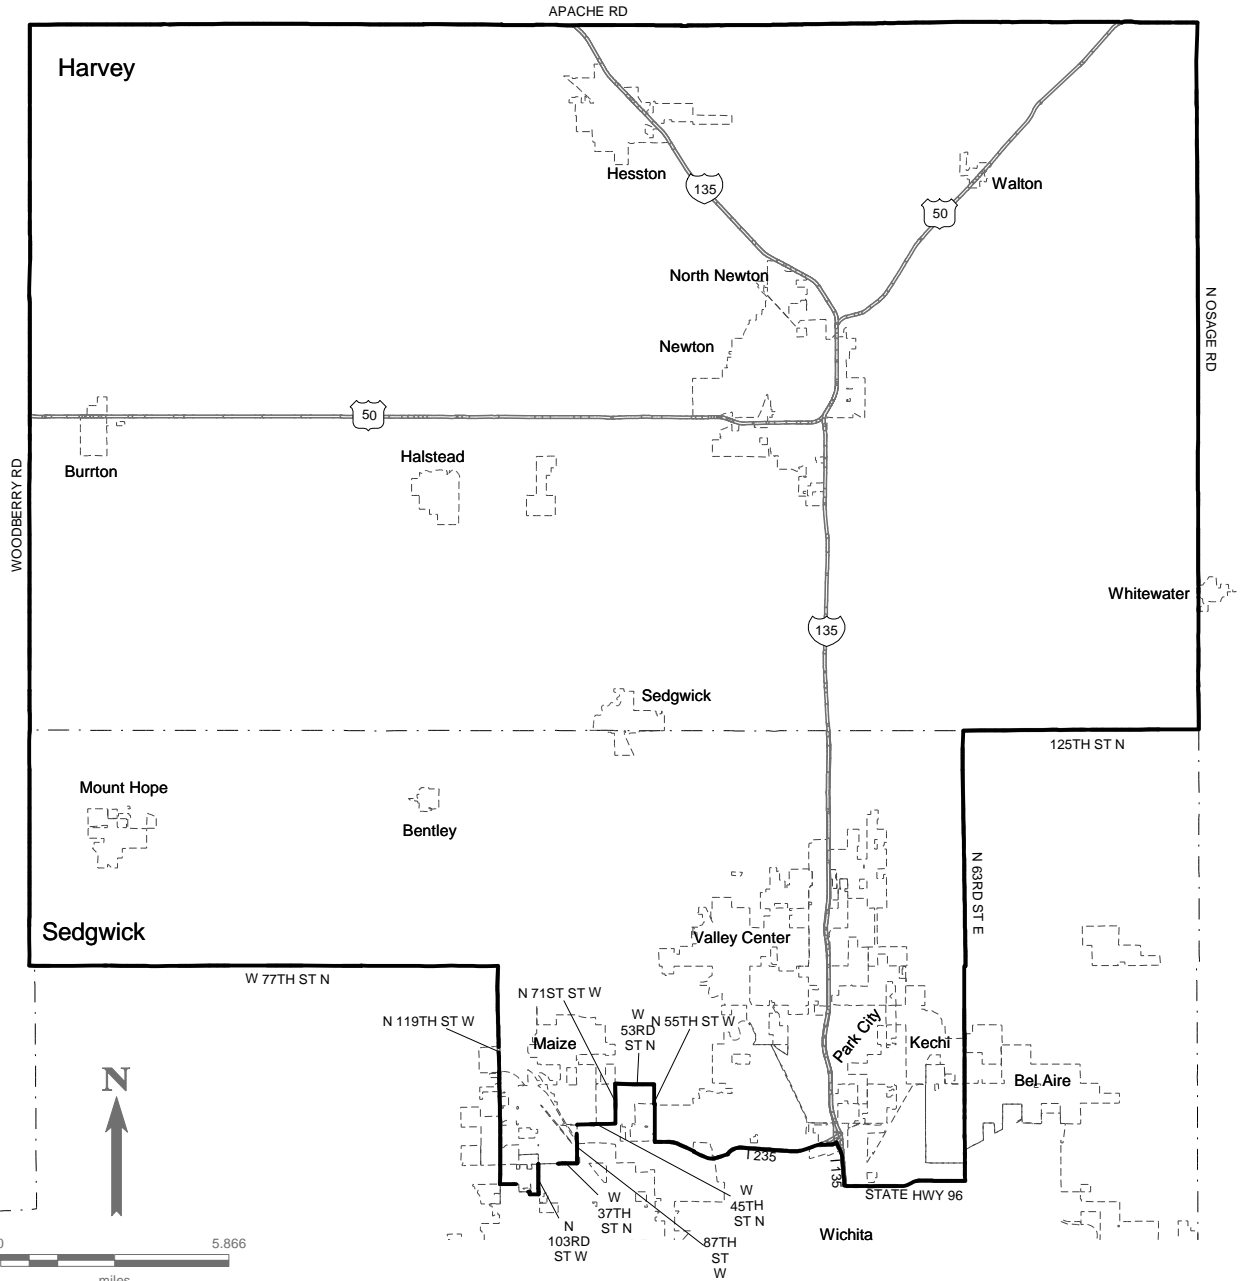

Senate District 31

Harvey County

Sedgwick County: Cities: Bel Aire(part), Bentley, Kechi(part), Maize(part), Mount Hope, Park City, Sedgwick, Valley Center and Wichita(part);

Townships: Eagle, Grant, Greeley, Kechi(part), Park(part) and Valley Center

Legend

- District
- - - City & District Boundary
- County
- City Limits
- == Highways
- Streets