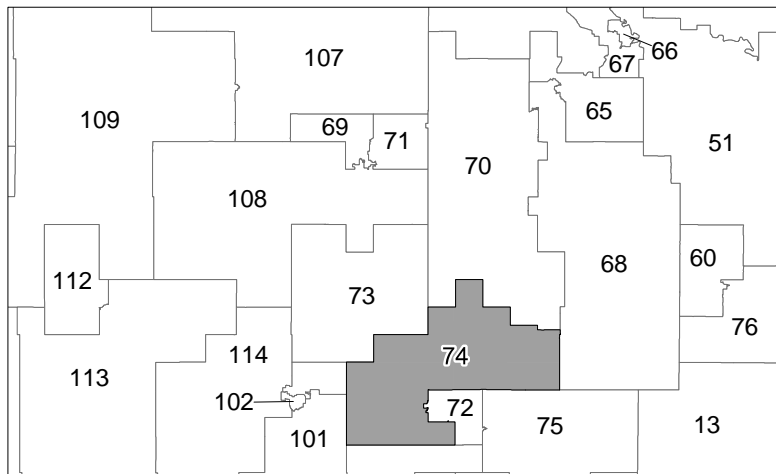

House District 74

Harvey County: Cities: Burrton, Halstead,
Hesston, Newton(part),
Sedgwick(part) and Walton;

Township: Alta, Burrton, Darlington(part),
Emma, Garden, Halstead, Highland(part),
Lake, Lakin, Macon, Newton(part),
Sedgwick and Walton

Marion County: Cities: Burns, Florence,
Goessel, Hillsboro and Peabody;
Townships: Catlin, Doyle, East Branch, Fairplay,
Liberty, Menno, Milton, Peabody,
Risley, Summit, West Branch and Wilson

McPherson County: City: Moundridge;
Townships: Meridian and Mound

Legend

- District
- - - City & District Boundary
- County
- City Limits
- == Highways
- Streets