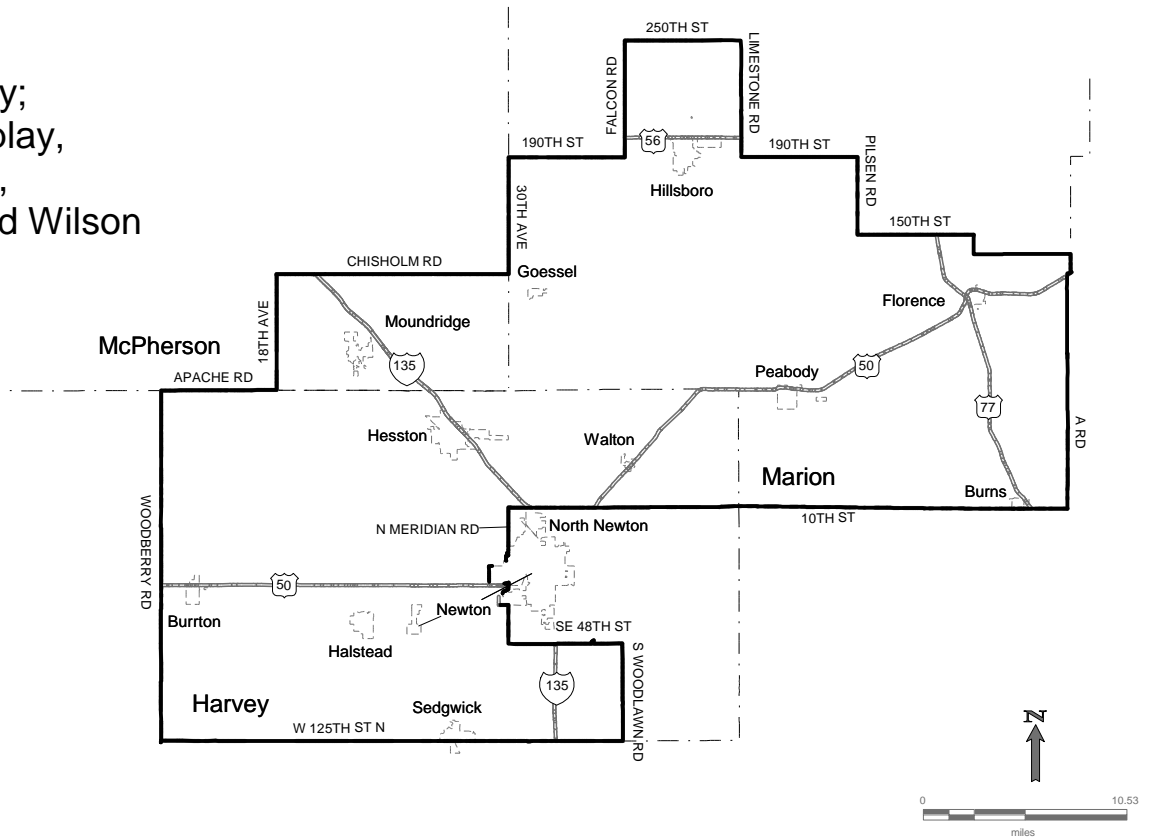

House District 74

Harvey County: Cities: Burrton, Halstead,
Hesston, Newton(part),
Sedgwick(part) and Walton;

Township: Alta, Burrton, Darlington(part),
Emma, Garden, Halstead, Highland(part),
Lake, Lakin, Macon, Newton(part),
Sedgwick and Walton

Marion County: Cities: Burns, Florence,
Goessel, Hillsboro and Peabody;
Townships: Catlin, Doyle, East Branch, Fairplay,
Liberty, Menno, Milton, Peabody,
Risley, Summit, West Branch and Wilson

McPherson County: City: Moundridge;
Townships: Meridian and Mound

Legend

- District
- - - City & District Boundary
- County
- City Limits
- == Highways
- Streets