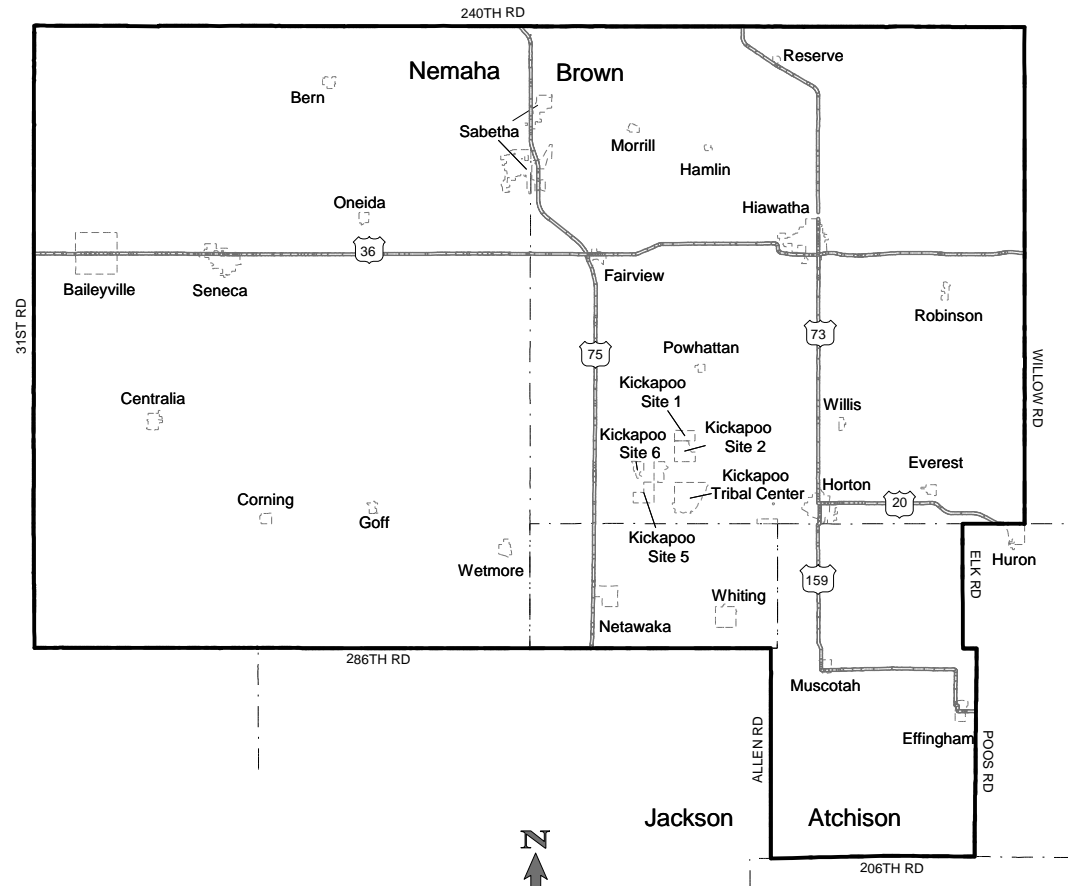

# House District 62

Brown and Nemaha Counties

Atchison County: Cities: Effingham and Muscotah;

Townships: Benton(part), Grasshopper and Kapioma

Jackson County: Cities: Netawaka and Whiting;

Townships: Netawaka and Whiting

Legend	
	District
	City & District Boundary
	County
	City Limits
	Highways
	Streets