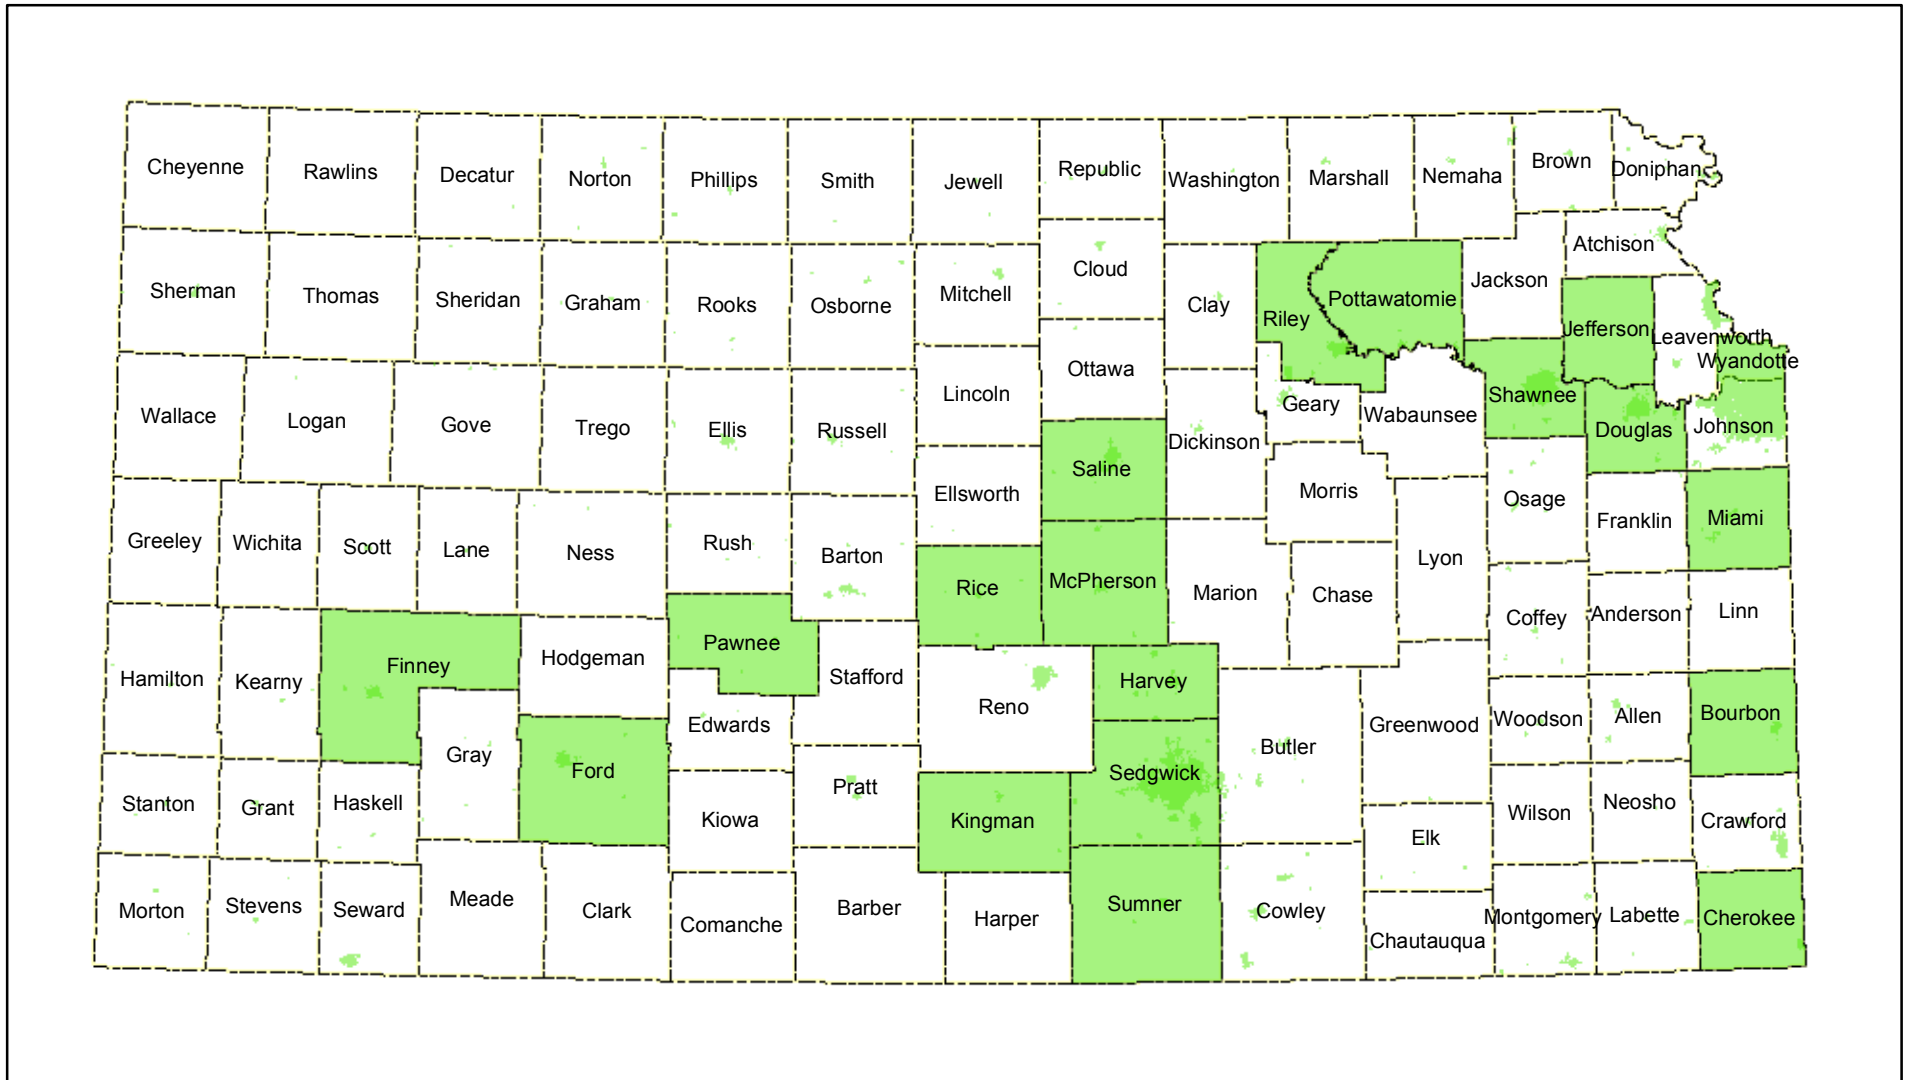

Cable Broadband Service Availability

Cable data is from The Kansas Cable & Telecommunications Association December 2002. The KCC makes no guarantee to accuracy or completeness

 Cable Broadband

Kansas Corporation Commission
Information Resources, GIS Section
4 February 2004