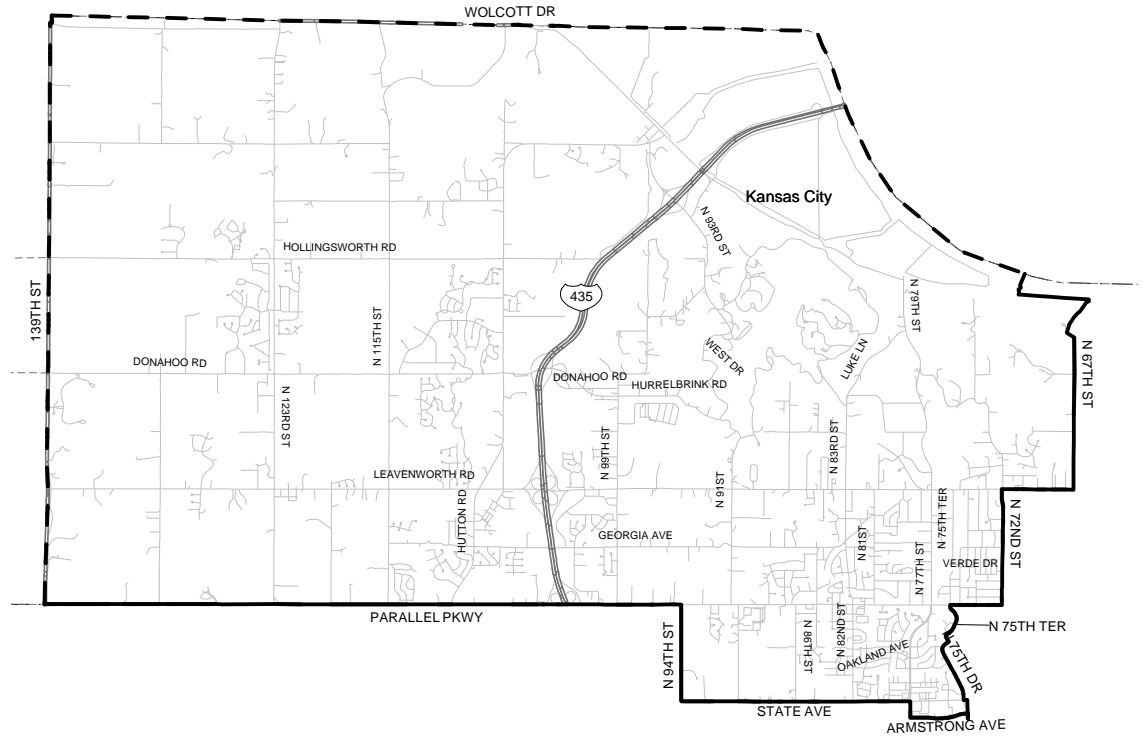

# House District 36

Wyandotte County: City: Kansas City(part)

**Legend**

- District
- - - City & District Boundary
- - - County
- - - City Limits
- == Highways
- Streets