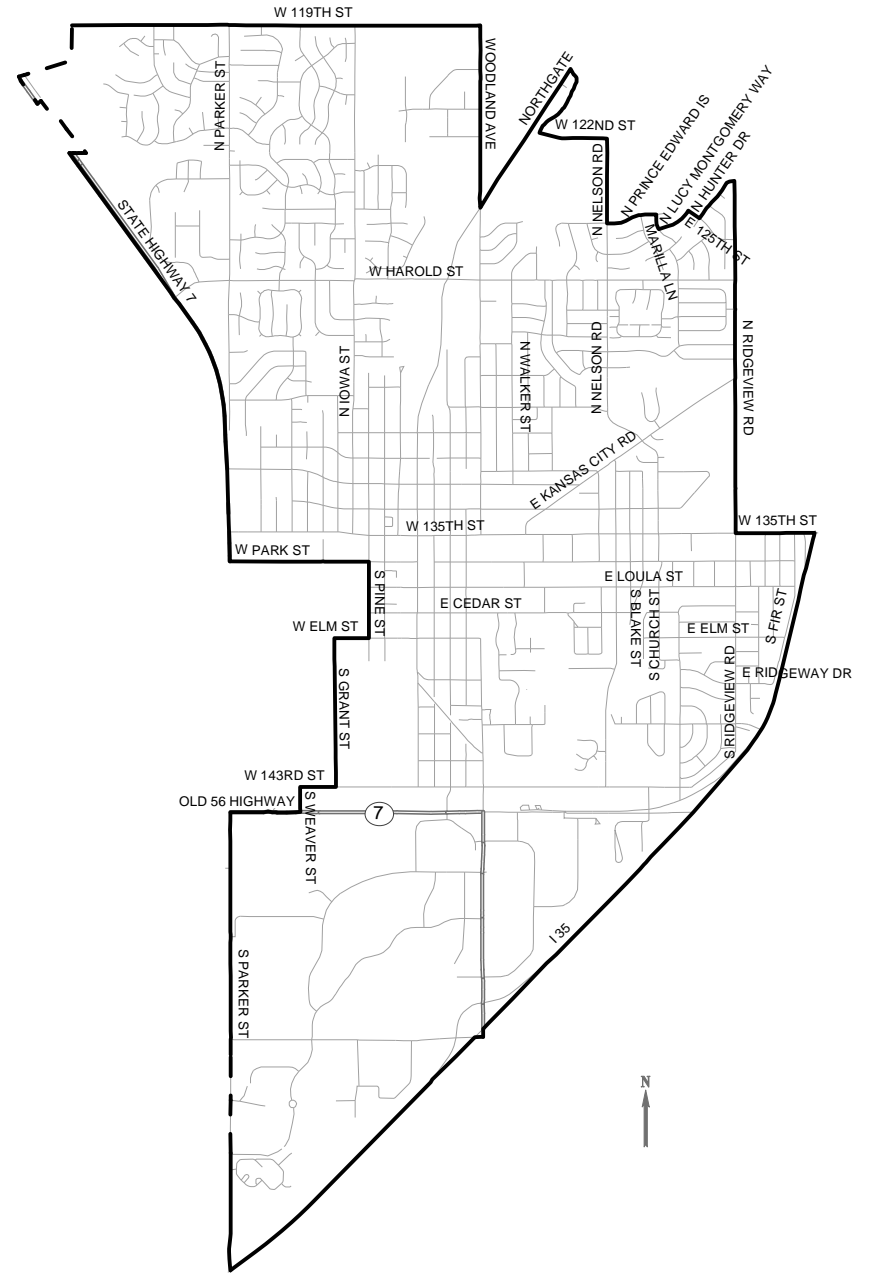

House District 15

Johnson County: City: Olathe (part)

Legend

- District
- City & District Boundary
- County
- City Limits
- Highways
- Streets