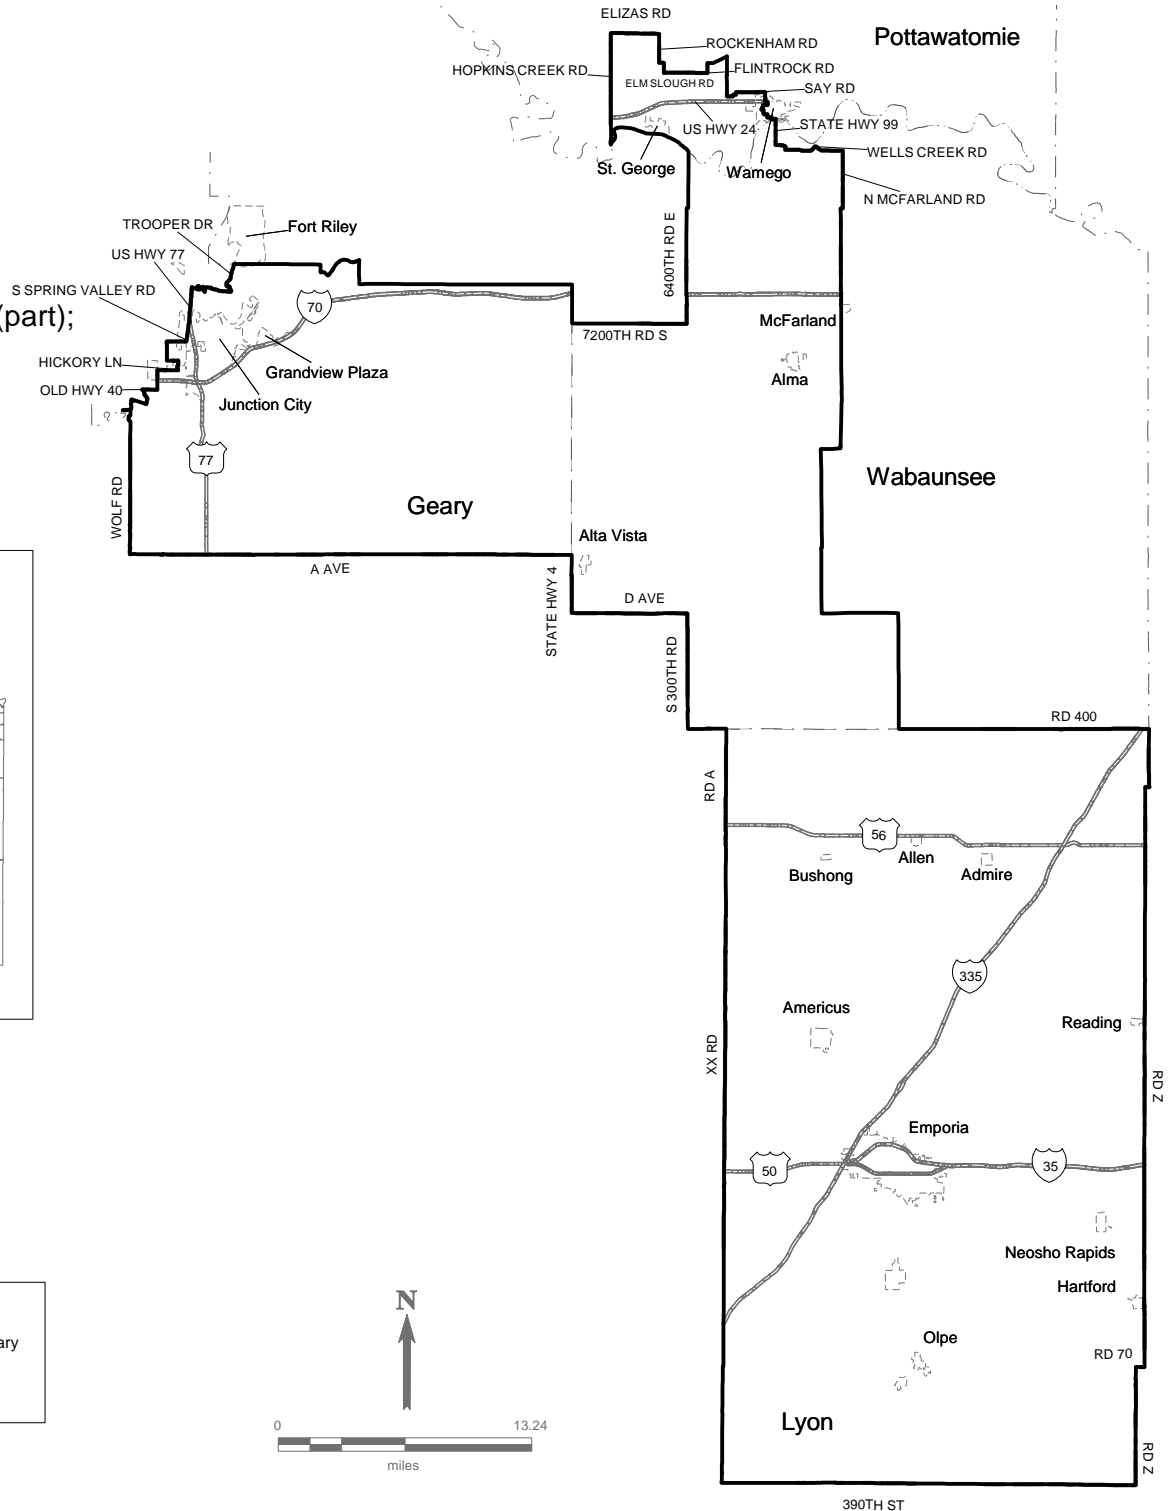

Senate District 17

Lyon County

Geary County: Cities: Fort Riley, Grandview Plaza, and Junction City(part);

Townships: Blakely, Jackson, Jefferson, Liberty, Lyon, Smoky Hill(part) and Wingfield

Pottawatomie County: Cities: St. George and Wamego(part);

Townships: Blue(part), Louisville(part), St. George(part) and Wamego(part)

Wabaunsee County: City: Alma and Alta Vista;

Townships: Alma, Farmer, Garfield, Rock Creek, Wabaunsee(part) and Washington

Legend

- District
- - - City & District Boundary
- - - County
- - - City Limits
- Highways
- Streets