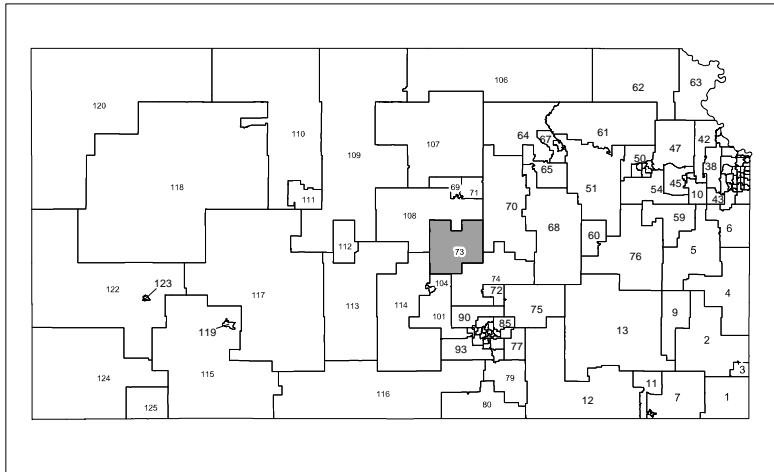

House District 73

McPherson County: Cities: Canton, Galva, Inman, Marquette, McPherson, Roxbury and Windom;
 Townships: Battle Hill, Bonaville, Canton, Castle, Delmore, Empire, Groveland, Gypsum Creek,
 Harper, Hayes, Jackson, King City, Little Valley, Lone Tree, Marquette, McPherson,
 New Gottland, Smoky Hill(part), South Sharps Creek, Spring Valley, Superior,
 Turkey Creek and Union

Legend

- District
- - - City & District Boundary
- County
- - - City Limits
- == Highways
- Streets