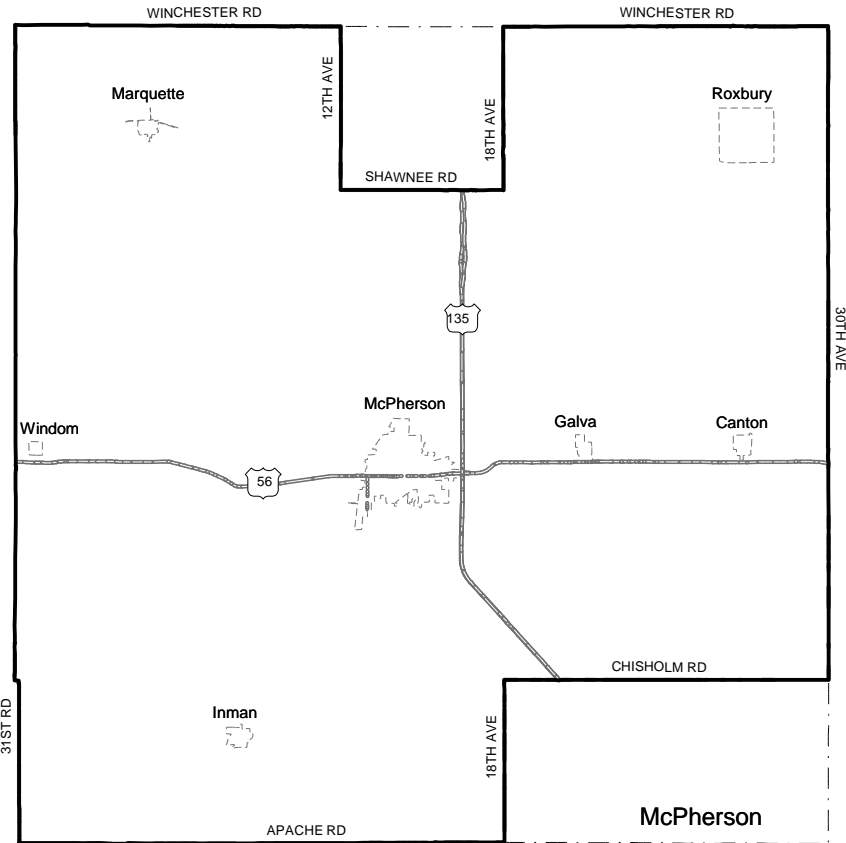

House District 73

McPherson County: Cities: Canton, Galva, Inman, Marquette, McPherson, Roxbury and Windom;
 Townships: Battle Hill, Bonaville, Canton, Castle, Delmore, Empire, Groveland, Gypsum Creek,
 Harper, Hayes, Jackson, King City, Little Valley, Lone Tree, Marquette, McPherson,
 New Gottland, Smoky Hill(part), South Sharps Creek, Spring Valley, Superior,
 Turkey Creek and Union

Legend

- District
- - - City & District Boundary
- County
- - - City Limits
- == Highways
- Streets