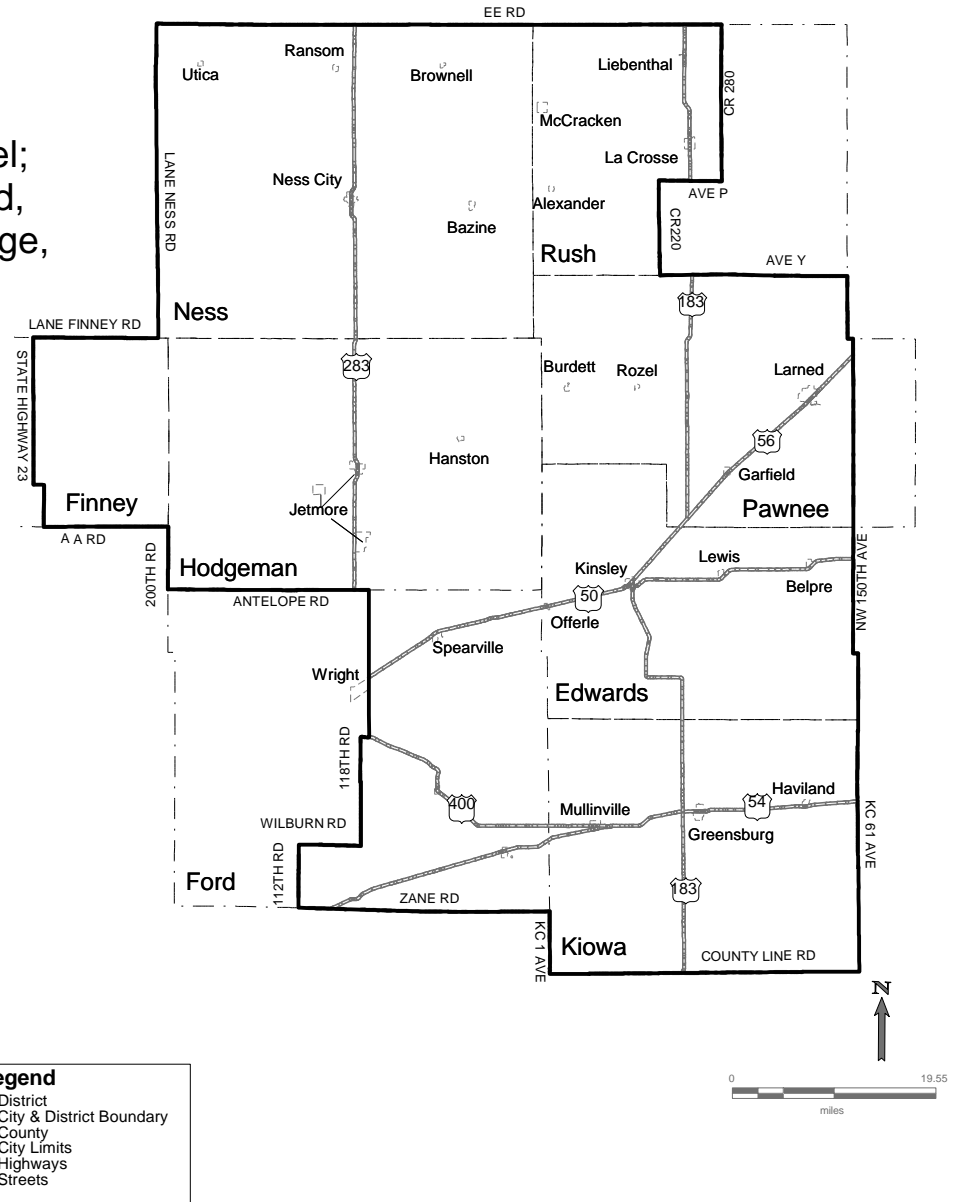

House District 117

Edwards, Hodgeman, Kiowa and Ness Counties

Finney County: Township: Garfield(part)

Ford County: Cities: Bucklin, Ford and Spearville;

Townships: Bloom, Bucklin, Ford, Sodville,
Spearville and Wheatland

Pawnee County: Cities: Burdett, Garfield, Larned and Rozel;

Townships: Ash Valley, Browns Grove, Conkling, Garfield,
Grant, Keyville, Larned, Lincoln, Morton, Orange,
Pawnee, Pleasant Grove, Pleasant Ridge,
Pleasant Valley, Santa Fe, Sawmill,
Shiley and Walnut

Rush County: Cities: Alexander, La Crosse,

Liebenthal and McCracken;

Townships: Alexander-Belle Prairie, Big Timber,
Hampton-Fairview, La Crosse-Brookdale
and Union

Legend

- District
- - - City & District Boundary
- County
- - - City Limits
- == Highways
- Streets