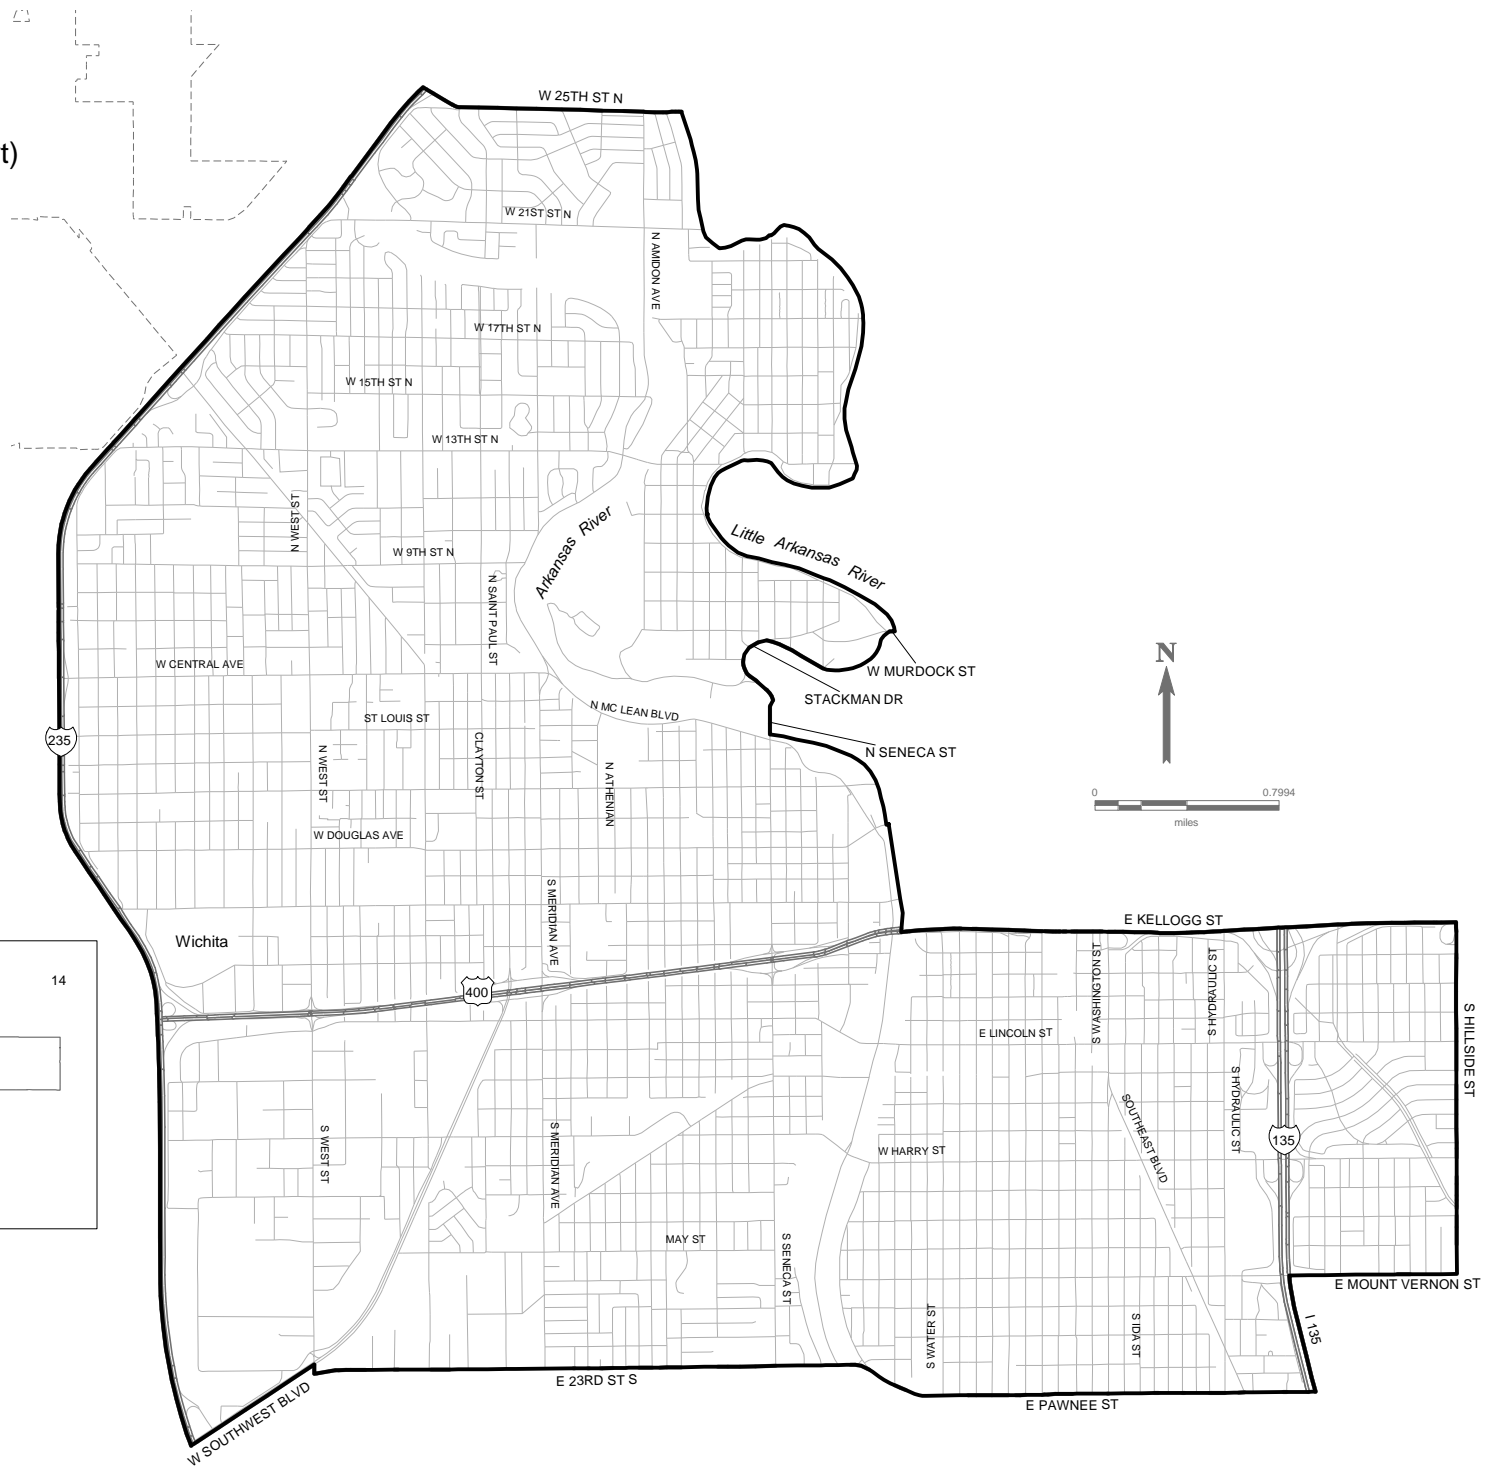

Senate District 25

Sedgwick County: City: Wichita(part)

Legend

- District
- City & District Boundary
- County
- City Limits
- Highways
- Streets