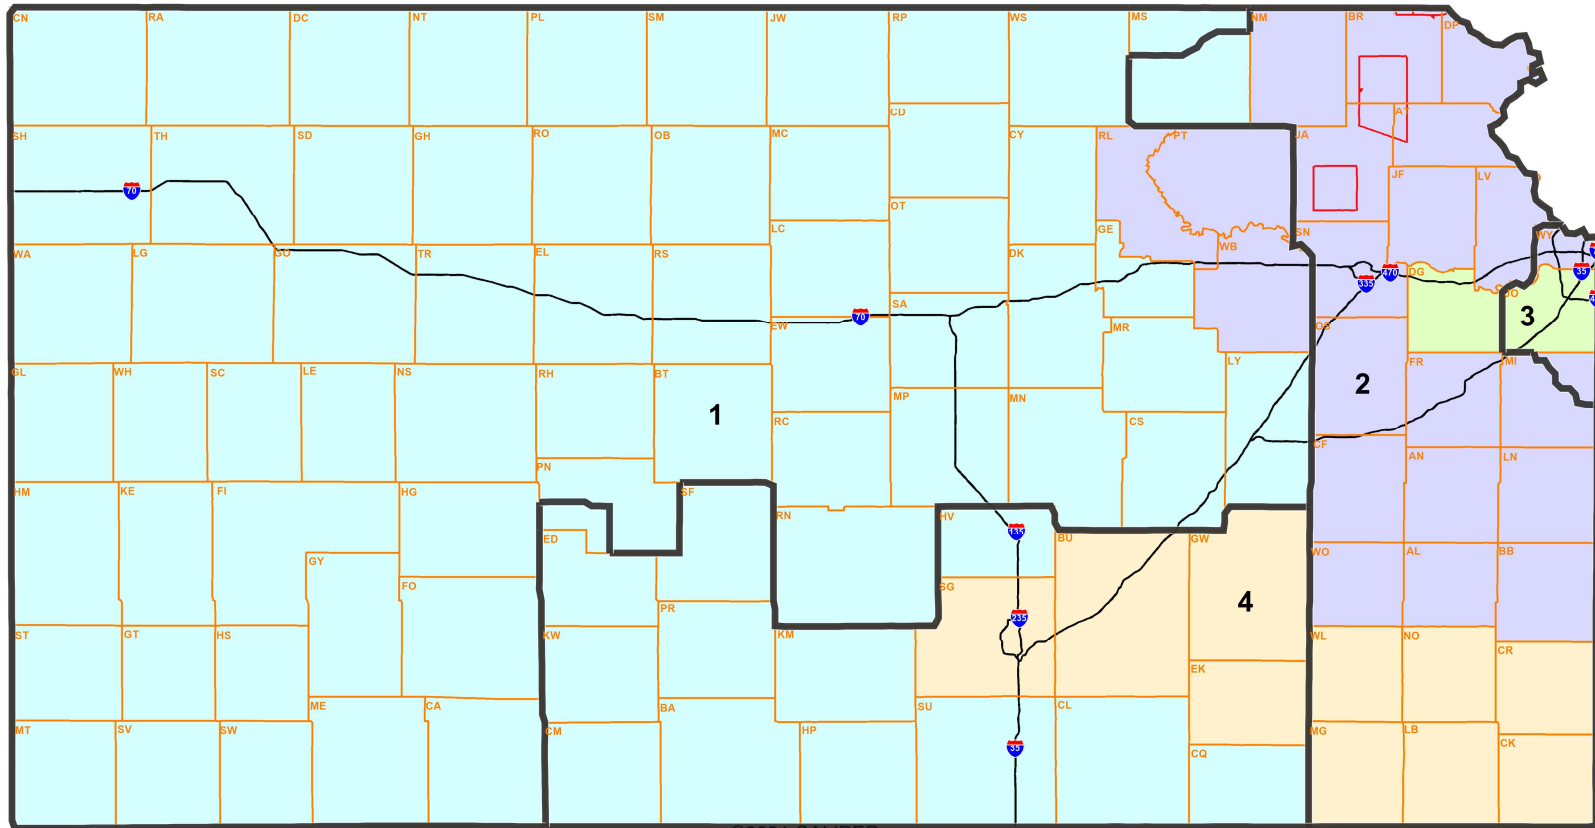

M5_Sunflower_3 for KLRD TR

©2021 CALIPER

District	Population	Deviation	% Deviation
1	733,798	-672	-0.09%
2	741,199	6,729	0.92%
3	728,648	-5,822	-0.79%
4	734,235	-235	-0.03%

Plan: M5_Sunflower_3 for KLRD TR

M5_Sunflower_3 for KLRD TR

©2021 CALIPER

Black Lines Show Boundaries of Existing 2012 Congressional Districts.

Plan: M5_Sunflower_3 for KLRD TR

Map layers

- County
- Indian Reservation
- Congressional Dist
- Interstate Highways