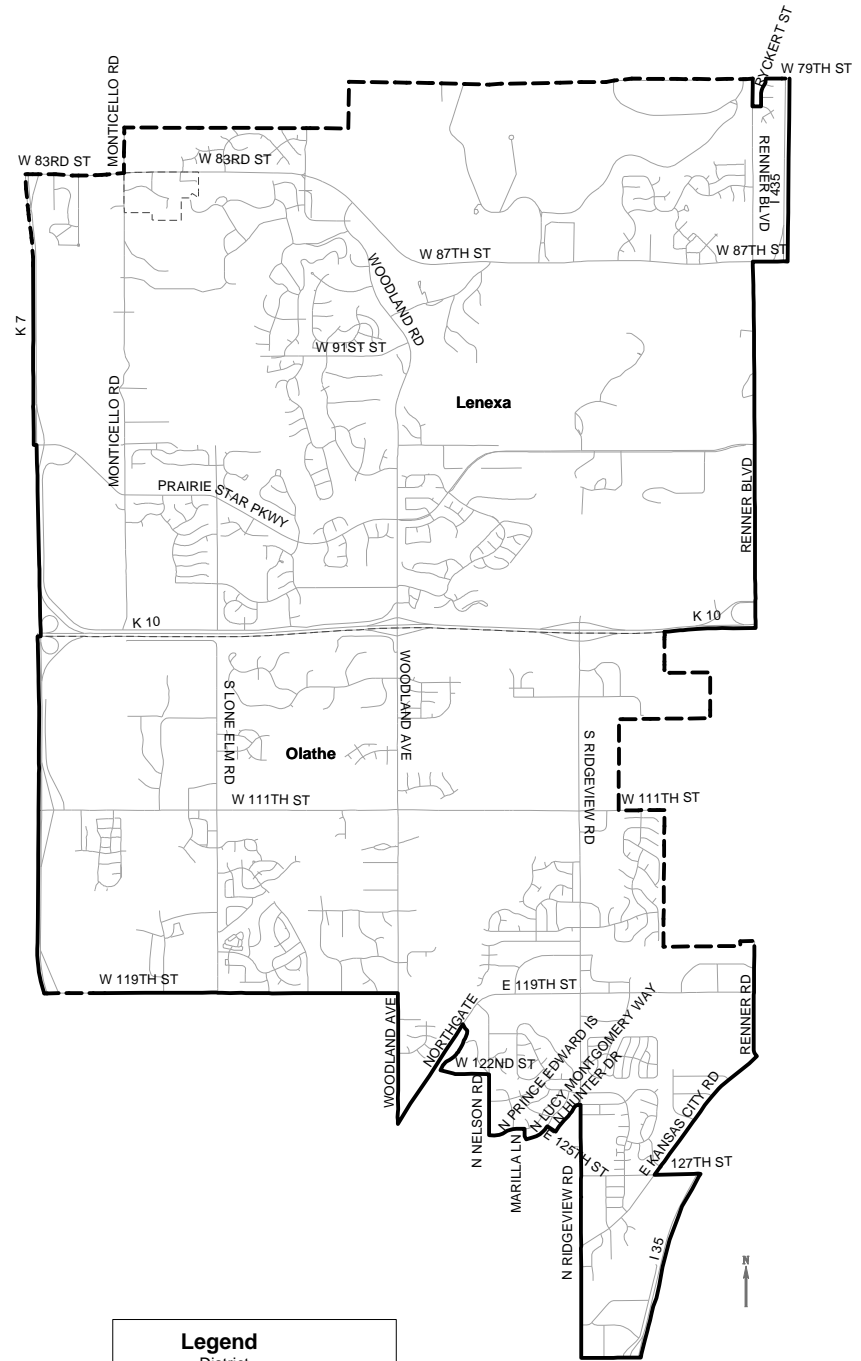

# House District 14

Johnson County: Cities: Lenexa (part), Olathe (part), and Shawnee (part)

**Legend**

- District
- - - City & District Boundary
- - - County
- - - City Limits
- == Highways
- Streets