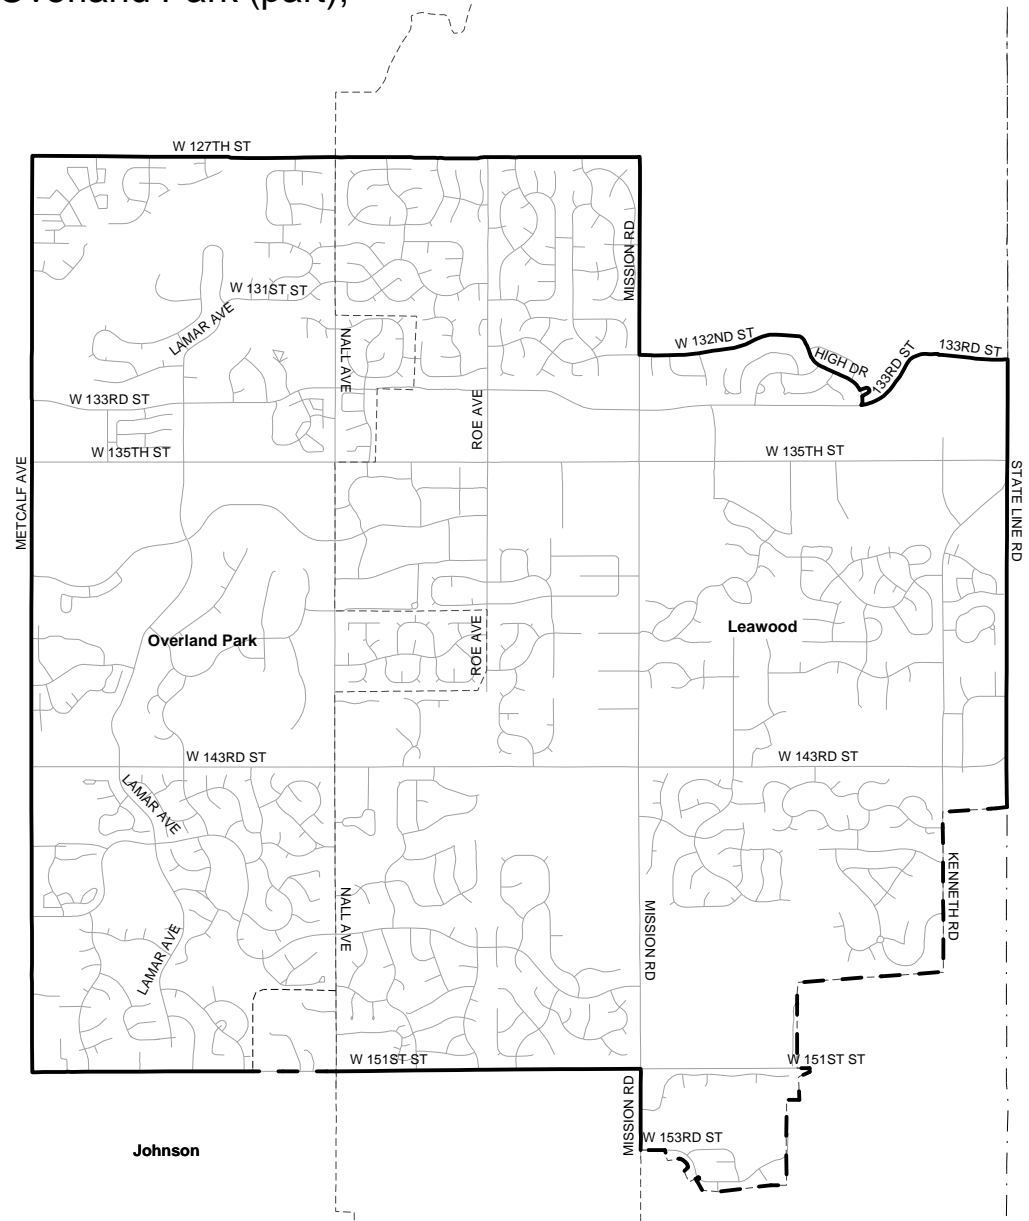

House District 28

Johnson County: Cities: Leawood (part) and Overland Park (part),
Township: Oxford (part)

Legend

- District
- City & District Boundary
- County
- City Limits
- Highways
- Streets